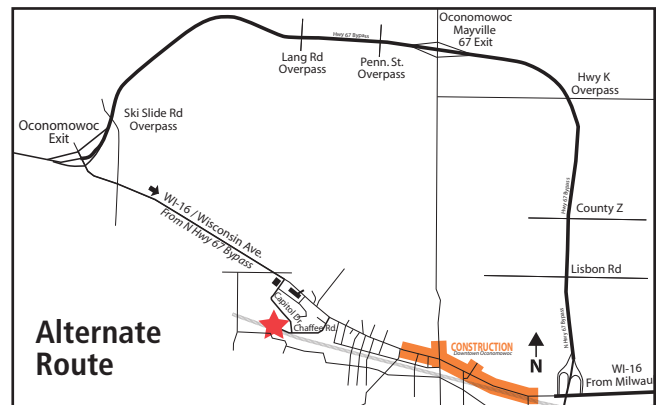

# Road Reconstruction Is Scheduled for Oconomowoc's Wisconsin Avenue this April thru November 2008

Following are detour directions to All-American Aquatics on Chaffee Road around the reconstruction. Part of downtown will be completely closed off for part of the reconstruction period.

**From Milwaukee** take I-94 West to Hwy 16 North (Exit 293C). Follow into Oconomowoc. Go under the overpass and take a right onto the Southbound Hwy 67 Bypass On-ramp. (You should be going towards Olympia Resort.) On the far side of the bridge take a right onto Armour Road. Follow to Summit Avenue (Hwy 67) and turn right at the middle school. Continue on Summit Avenue through one stop light and a stop sign. At this stop sign Summit Avenue becomes W 2nd Street. Continue straight through a second stop sign to Elm Street and turn right. Follow to Wisconsin Avenue and turn left. Chaffee Road is four blocks down (left turn only). Follow over the hill. All-American Aquatics is on the right. (Please note: If you continue on W 2nd Street passed Elm Street you will come to a Chaffee Road – this does not connect with the road that All-American Aquatics is on – you can only get there via Wisconsin Avenue.)

**Alternate route:** Coming in on Hwy 16, at the first stoplight turn right onto the Northbound Hwy 67 Bypass/16 West On-ramp. Follow around Oconomowoc to the "Oconomowoc" exit immediately after the Ski Slide Road overpass. It will take approx. 8 min. to reach the exit (watch your speeds). This is the last exit before the expressway ends. Turn left over the bridge and follow towards Oconomowoc. Turn right onto Capitol Drive (corner at Lake Country Inn and road before Shorehaven Tower and the skywalk). Follow to Chaffee Road and turn right. All-American Aquatics is the second building on the right.